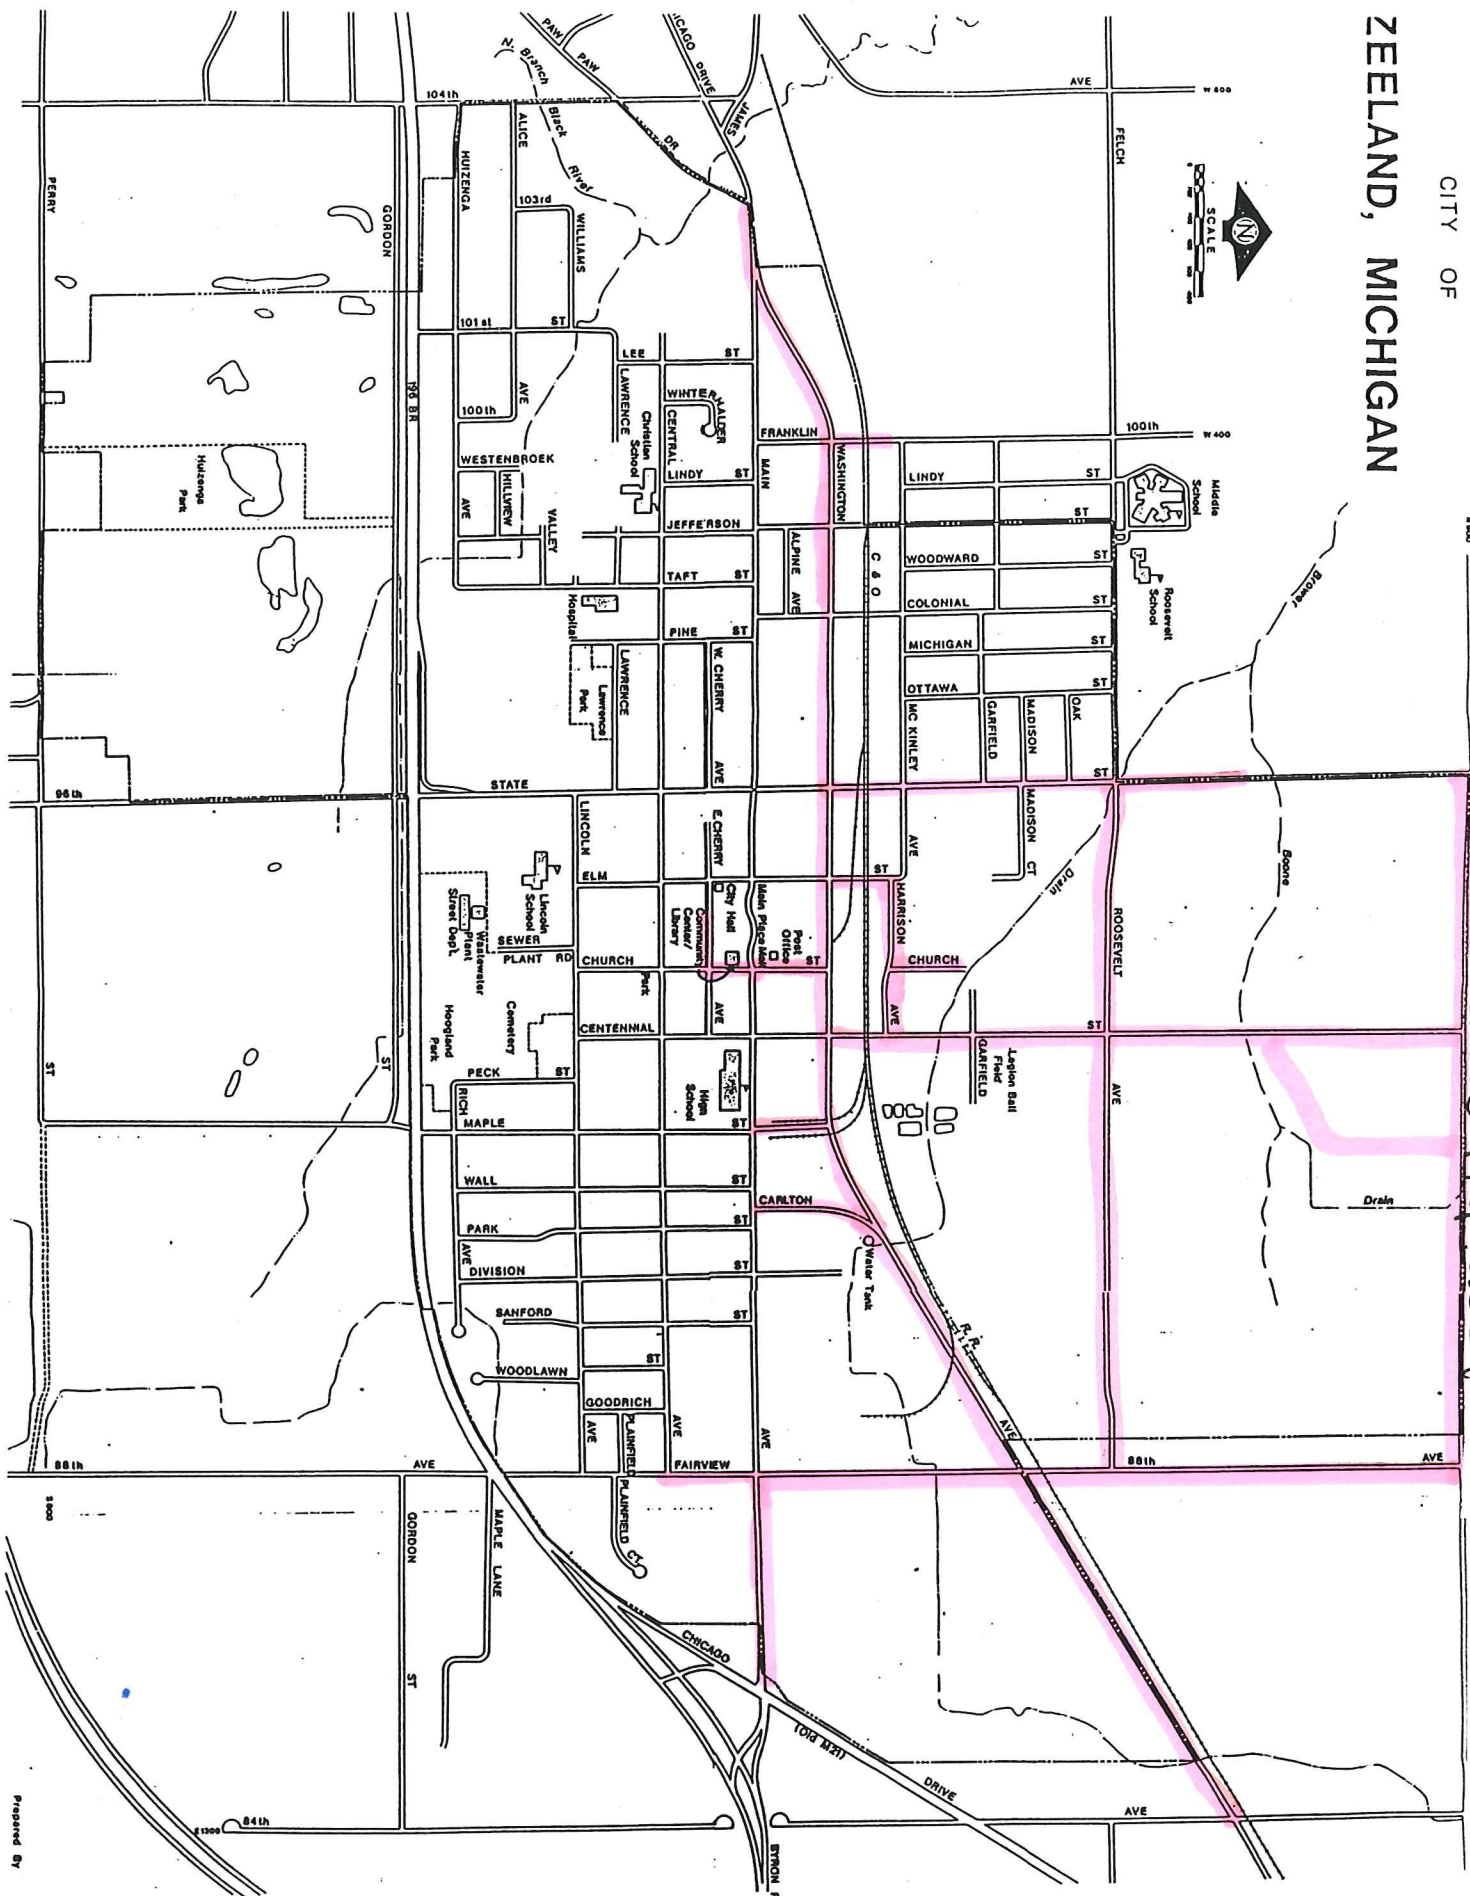

ZEELAND, MICHIGAN

CITY OF

Truck Route Map 2009

Prepared by

DATE 11-1-10